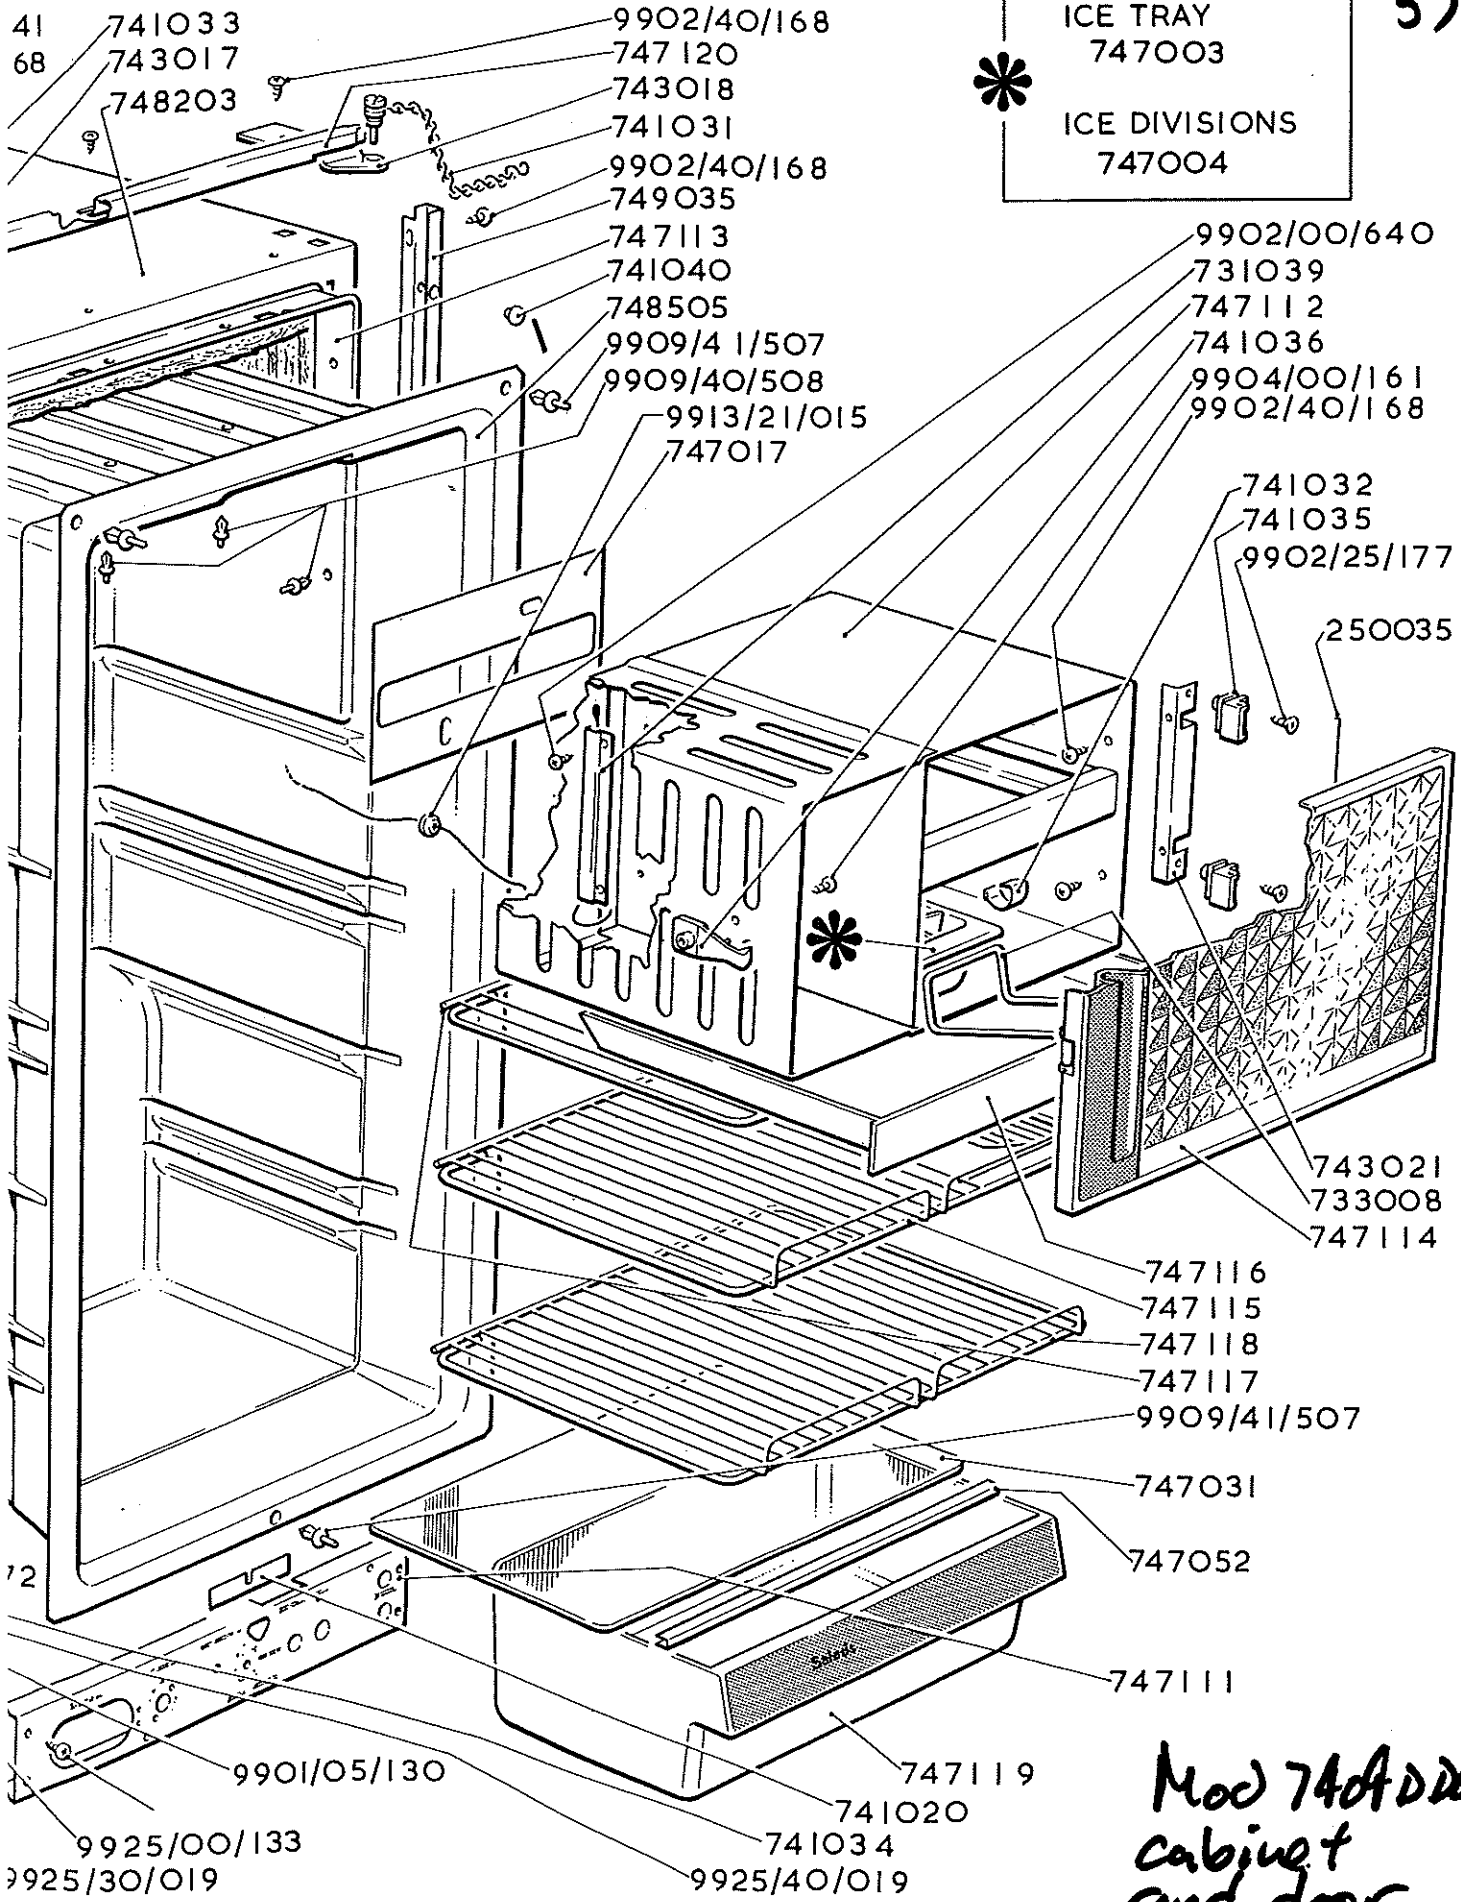

FOLD OUT

**MODEL 7404 DDO
CABINET AND
DOOR COMPONENTS**

99

99

M

Labelf Golt
Foujdas
1000 bus
3 PH

56

Mod 740DDO
Cabinet and
door pg 1

5)

ICE TRAY
747003

ICE DIVISIONS
747004

Mod 740FDD
cabinet
and door
pg 2

58

MODEL 7404 DDO COOLING UNIT AND COMPONENTS

59

**GAS
CIRCUIT
DIAGRAM**

FOLD OUT

D
=

VE

REVISION
CIRCUIT
DIAGRAM

ARMED SERVICE

GAS CIRCUITS *P&C*

60

IGNITION ELECTRICAL CIRCUIT (OPERATION OF IGNITOR)

FOLD OUT

61

**ELECTRIC
CIRCUIT
DIAGRAM**

PICTORIAL

THEORETICAL