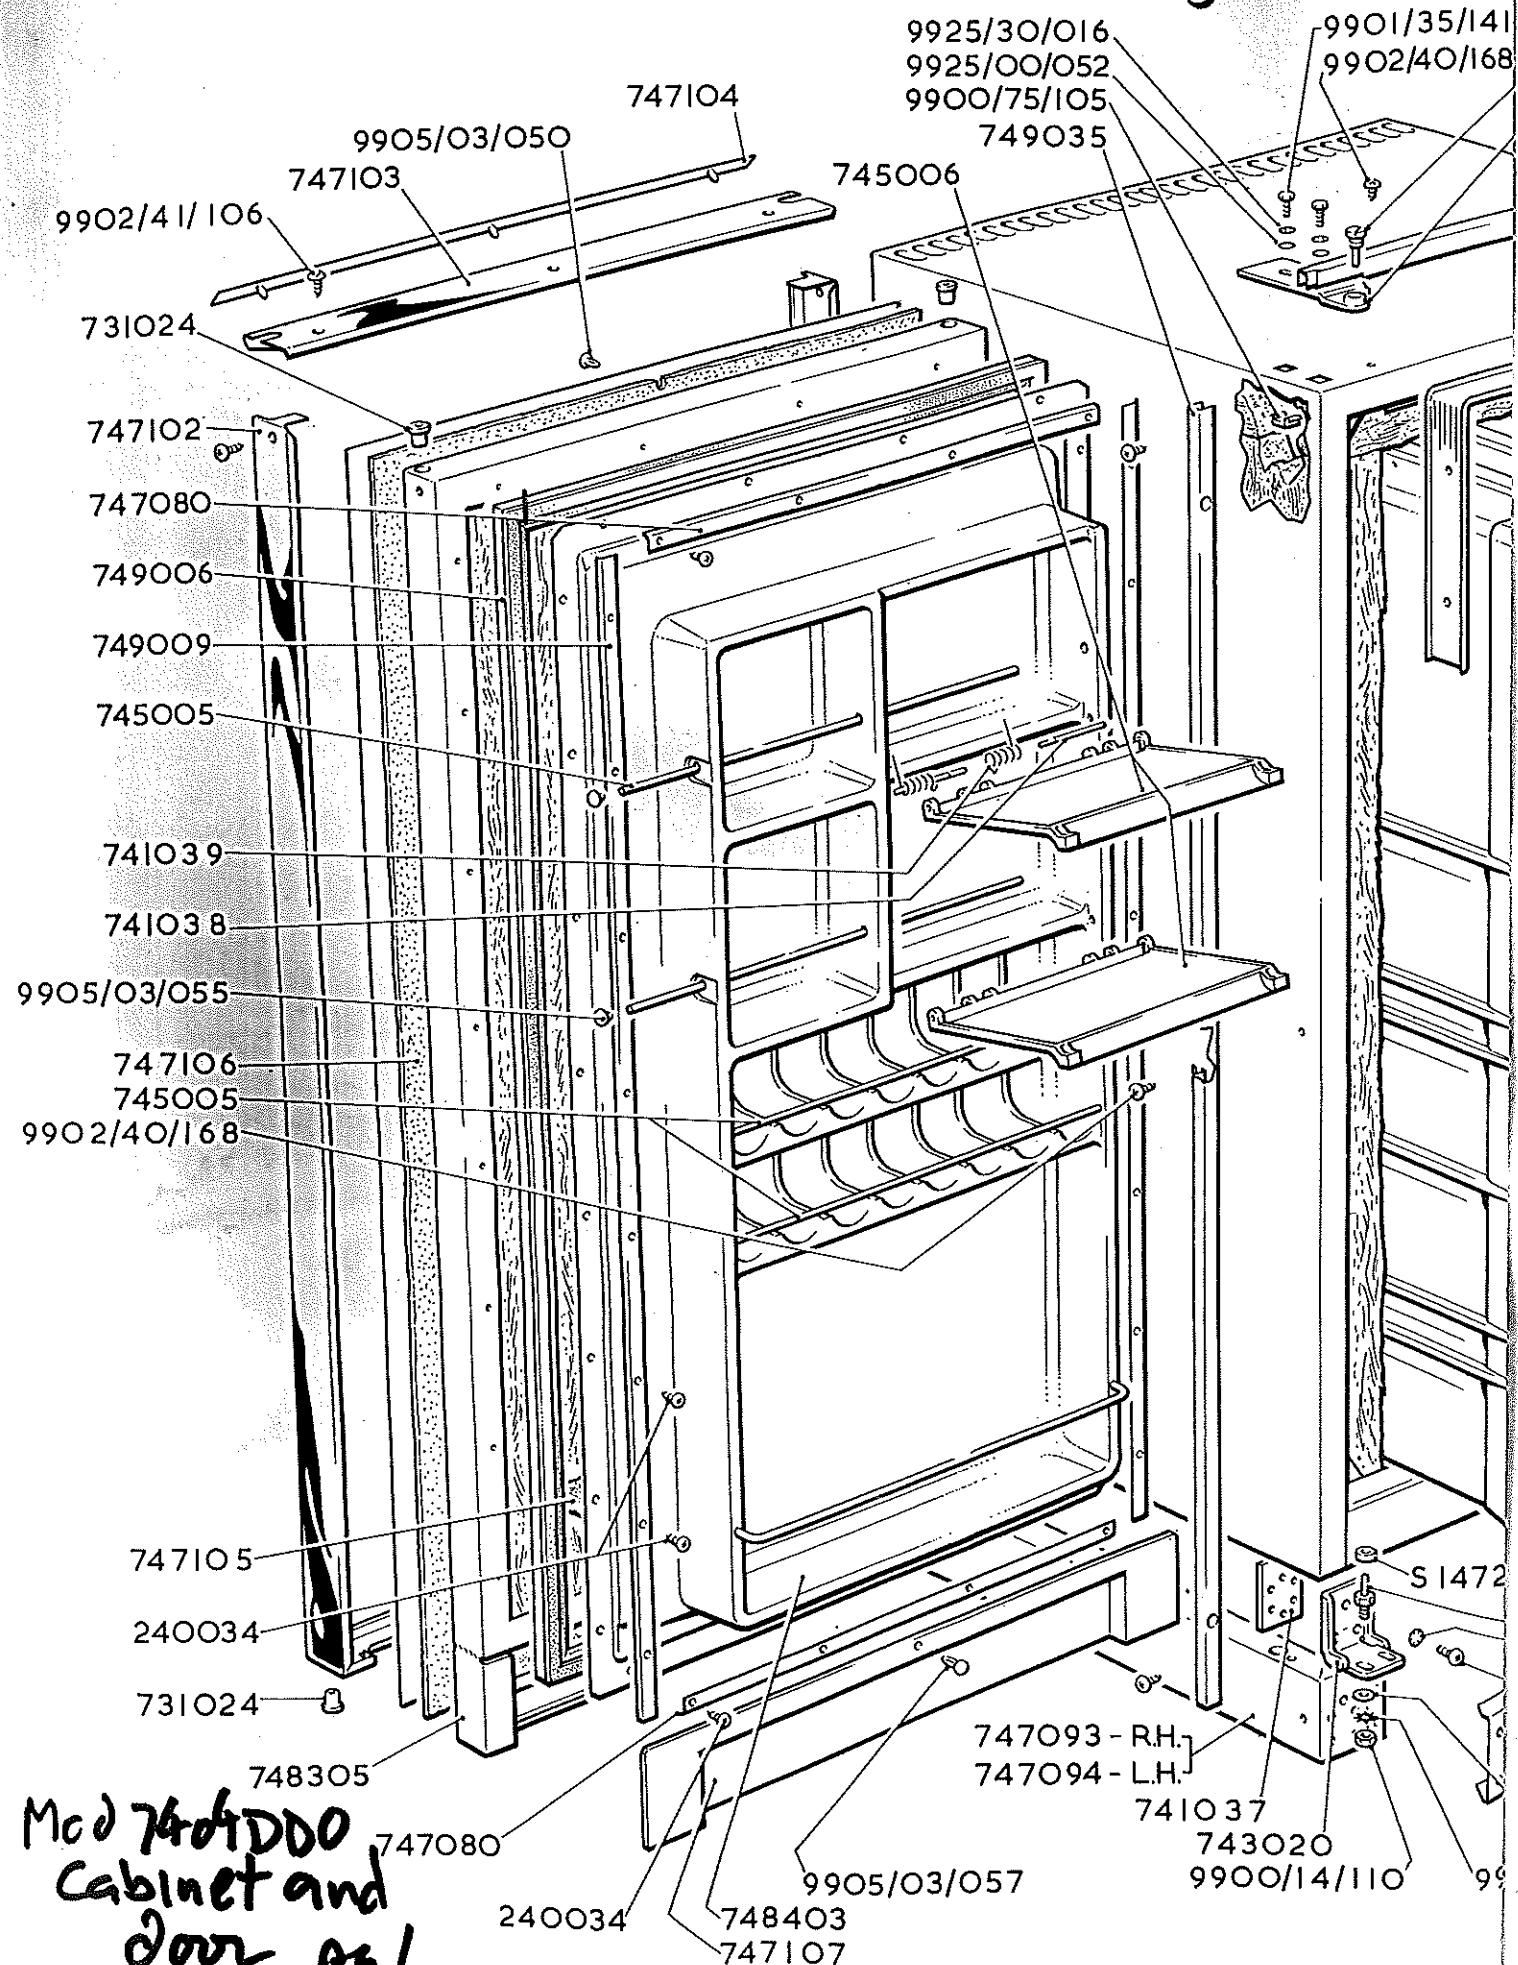

FOLD OUT

**MODEL 7404 DDO
CABINET AND
DOOR COMPONENTS**

99

99

M

Labelf Golt
Foujdas
1000 bus
3 PH

56

Mod 740DDO
Cabinet and
door pg 1

5)

ICE TRAY
747003

ICE DIVISIONS
747004

Mod 740FDD
cabinet
and door
pg 2

58

MODEL 7404 DDO COOLING UNIT AND COMPONENTS

59

**GAS
CIRCUIT
DIAGRAM**

FOLD OUT

D
=

VE

REVISION
CIRCUIT
DIAGRAM

ARMED SERVICE

GAS CIRCUITS *P&C*

60

IGNITION ELECTRICAL CIRCUIT (OPERATION OF IGNITOR)